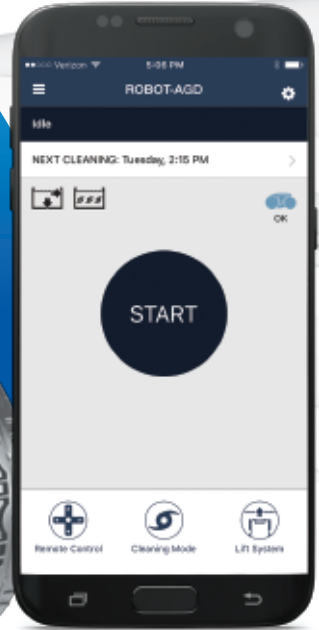

VX65 iQ

VORTEX PRO ROBOTIC POOL CLEANER
Control your cleaner anytime, anywhere

iAquaLink™
CONTROL

Download or update
the iAquaLink™ app from

The **VX65 iQ** can be controlled from anywhere at anytime with **iAquaLink™** Control. The **VX65 iQ** easily connects to home **Wi-Fi** for remote access and on demand control. Use your smart phone for remote control convenience at your fingertips.

ZODIAC®

a better life

VX65 iQ

VORTEX PRO ROBOTIC POOL CLEANER

Control your cleaner anytime, anywhere

PATENTED LIFT SYSTEM FOR EASY REMOVAL FROM THE WATER

- Activate the Patented Lift System from either smart phone or control box
- Water evacuates from rear exhaust for light weight removal