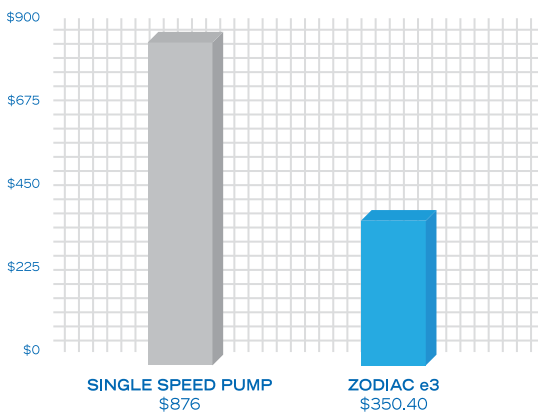

Zodiac Flopro e3

intelligent & economical pool pump

The Zodiac FloPro e3 is one of the most energy efficient, economical, easy to use 3 speed variable pool pumps on the market today.

The motor has been factory pre-set to run at three common speeds; but unlike most other 3 speed pumps the FloPro e3 can be adjusted by increments of 50 revs per minute to provide the most efficient solution for your specific requirements.

Suitable for all domestic swimming pools, the FloPro e3 is engineered to provide years of reliable, ultra-quiet operation.

ZODIAC®

a better life

FLOPRO e3

Save Energy, Save Money

The FloPro e3 is a variable speed pool pump that has been designed specifically for the Australian market as an easy to use, economic and intelligent swimming pool pump.

With 3 preset speed settings you can simply set and forget whilst the pool pump runs at the desired speed.

With the added function of the variable speed buttons you can simply adjust the speed setting (RPM) to ensure you obtain the optimum energy efficiency for your pool application.

Running the pump at EcoMode for normal filtration will reduce power consumption significantly.

* 1400 RPM = 70 (LPM) = 0.160 kW/h - 24 hours per day x \$0.25kwh x 365 days x 0.160kw/h = \$350.40

Built to Last