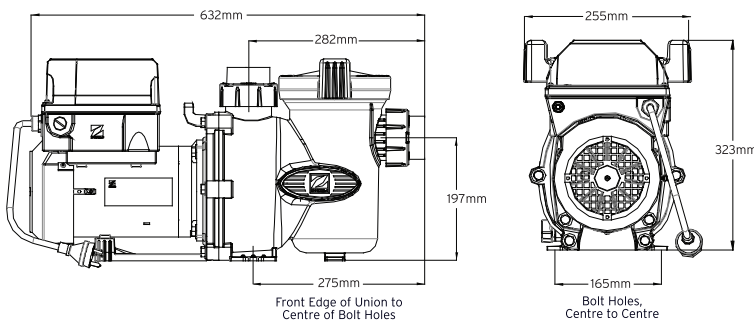

Specifications & Dimensions

Model No.	HP	Voltage	Pipe size	Carton Weight	Overall Length
WE3000	1.0HP	230 VAC	40-50mm	10KG	632mm

Zodiac lives in the backyards of Australian families, at home in the pool. Zodiac began and continues with a dedication to innovation and new product development, focused on ensuring a better way of life. Our products deliver solutions to take the hassle out of owning a pool. So, all that's left is for you to enjoy it; to enjoy a better life.